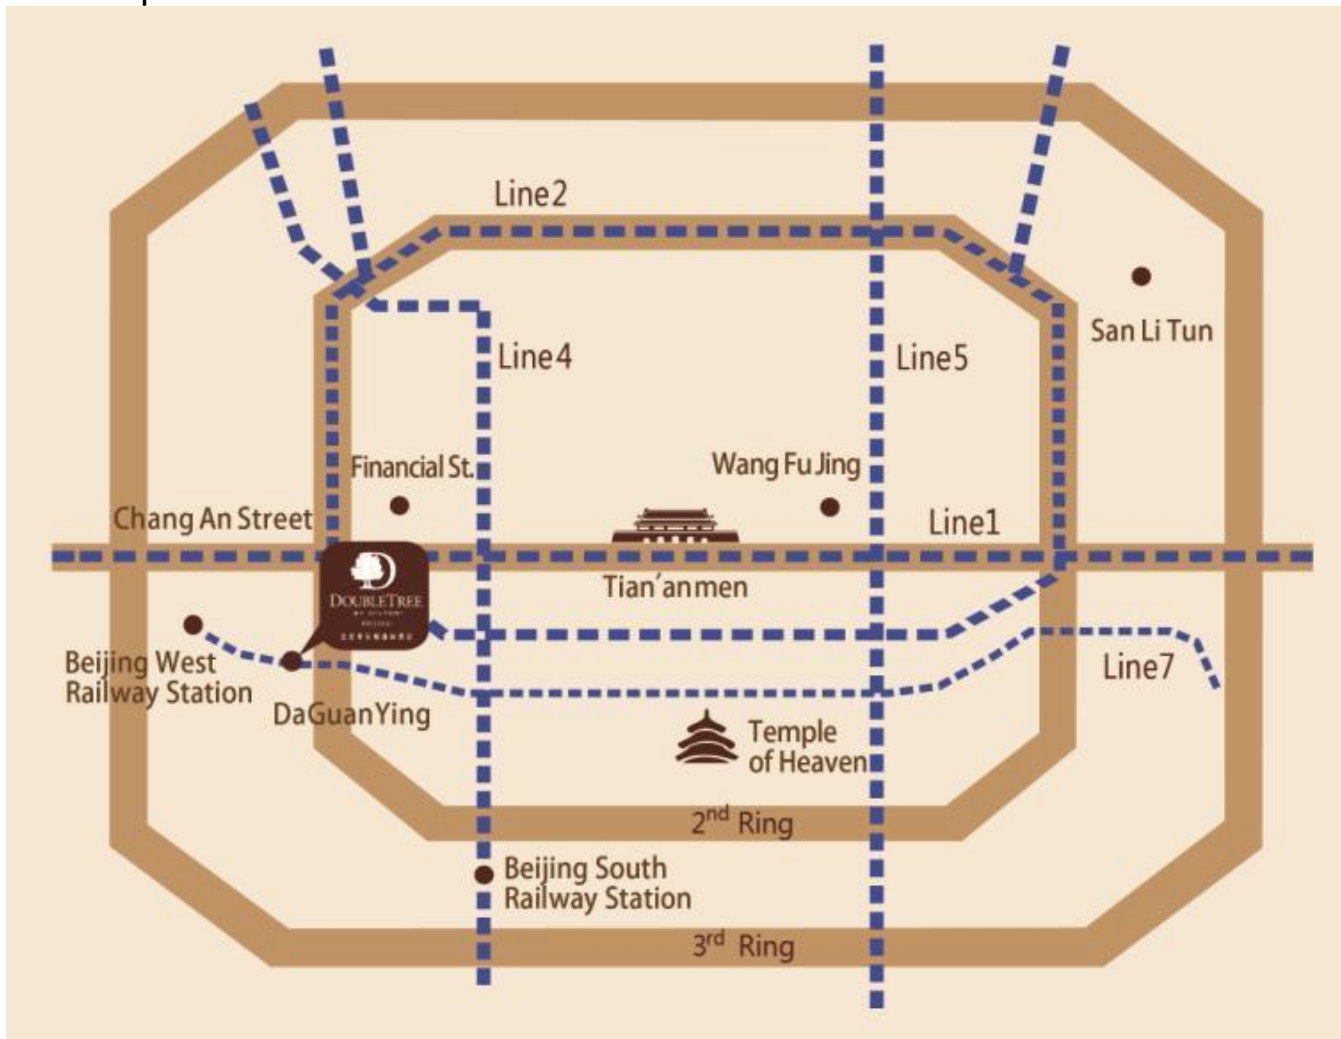

Location of the *DoubleTree by Hilton Beijing*

- Map

If you would like to go to *DoubleTree by Hilton Beijing*, you can take a taxi and tell the driver or show him/her:

请载我到希尔顿逸林酒店 (中国北京市西城区广安门外大街 168 号) 电话: (010) 63381888

(Please take me to DoubleTree by Hilton Beijing; No. 168 Guang An Men Wai Avenue, Xi Cheng District, Beijing 100055)

DoubleTree by Hilton Beijing 希尔顿逸林酒店(北京市)

If you would like to go to *DoubleTree by Hilton Beijing*, you can take a taxi and tell the driver or show him/her:

请载我到希尔顿逸林酒店 (中国北京市西城区广安门外大街 168 号) 电话: (010) 63381888

(Please take me to DoubleTree by Hilton Beijing; No. 168 Guang An Men Wai Avenue, Xi Cheng District, Beijing 100055)