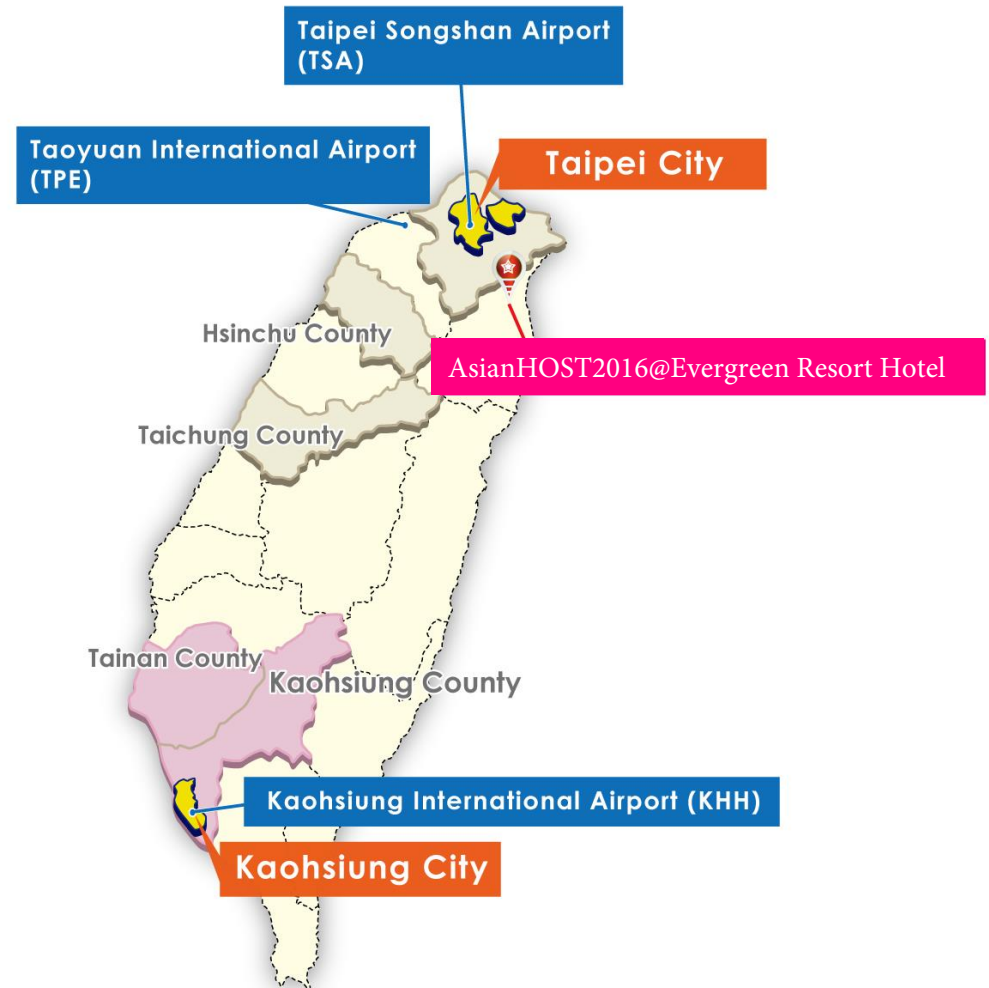

Welcome to Taiwan

Airports

There are three international airports, Taipei Songshan Airport (TSA), Taiwan Taoyuan International Airport (TPE), and Kaohsiung International Airport (KHH). The average flight time from Taiwan to major cities in the Asia-Pacific region is only two-and-a-half hours. A direct flight from the West Coast of the U.S. to Taiwan takes only 12 hours. The convenient international airports for AsianHOST 2016 are the Taipei Songshan Airport (TSA) and the Taiwan Taoyuan International Airport (TPE).

Transportation to Evergreen Resort Hotel

Routing 1: From Taipei Songshan Airport (TSA) to Evergreen Resort Hotel

- Map
 - [Taipei Songshan Airport \(TSA\) → Evergreen Resort Hotel](#)
 - [Taipei Songshan Airport \(TSA\) → Taipei Railway Station; Jiaoxi Railway Station → Evergreen Resort Hotel](#)
 - [Taipei Songshan Airport \(TSA\) → Taipei Bus Station; Jiaoxi Transfer Station → Evergreen Resort Hotel](#)
- Schedule of Train
 - [\(Schedule on-line\)](#) [\(file: Taipei to Jiaoxi\)](#) [\(file: Jiaoxi to Taipei\)](#)
- Schedule of Kamalan Bus
 - [\(Schedule: Taipei to Jiaoxi\)](#) [\(Schedule: Jiaoxi to Taipei\)](#) [\(Website: Info about Kamalan bus stops\)](#)

Transportation to Evergreen Resort Hotel

Routing 2: From Taiwan Taoyuan International Airport (TPE) to Evergreen Resort Hotel

- Map

[Taiwan Taoyuan International Airport \(TPE\) → Evergreen Resort Hotel](#)

[Taiwan Taoyuan International Airport \(TPE\) → Taipei Railway Station; Jiaoxi Railway Station → Evergreen Resort Hotel](#)

[Taiwan Taoyuan International Airport \(TPE\) → Taipei Bus Station; Jiaoxi Transfer Station → Evergreen Resort Hotel](#)