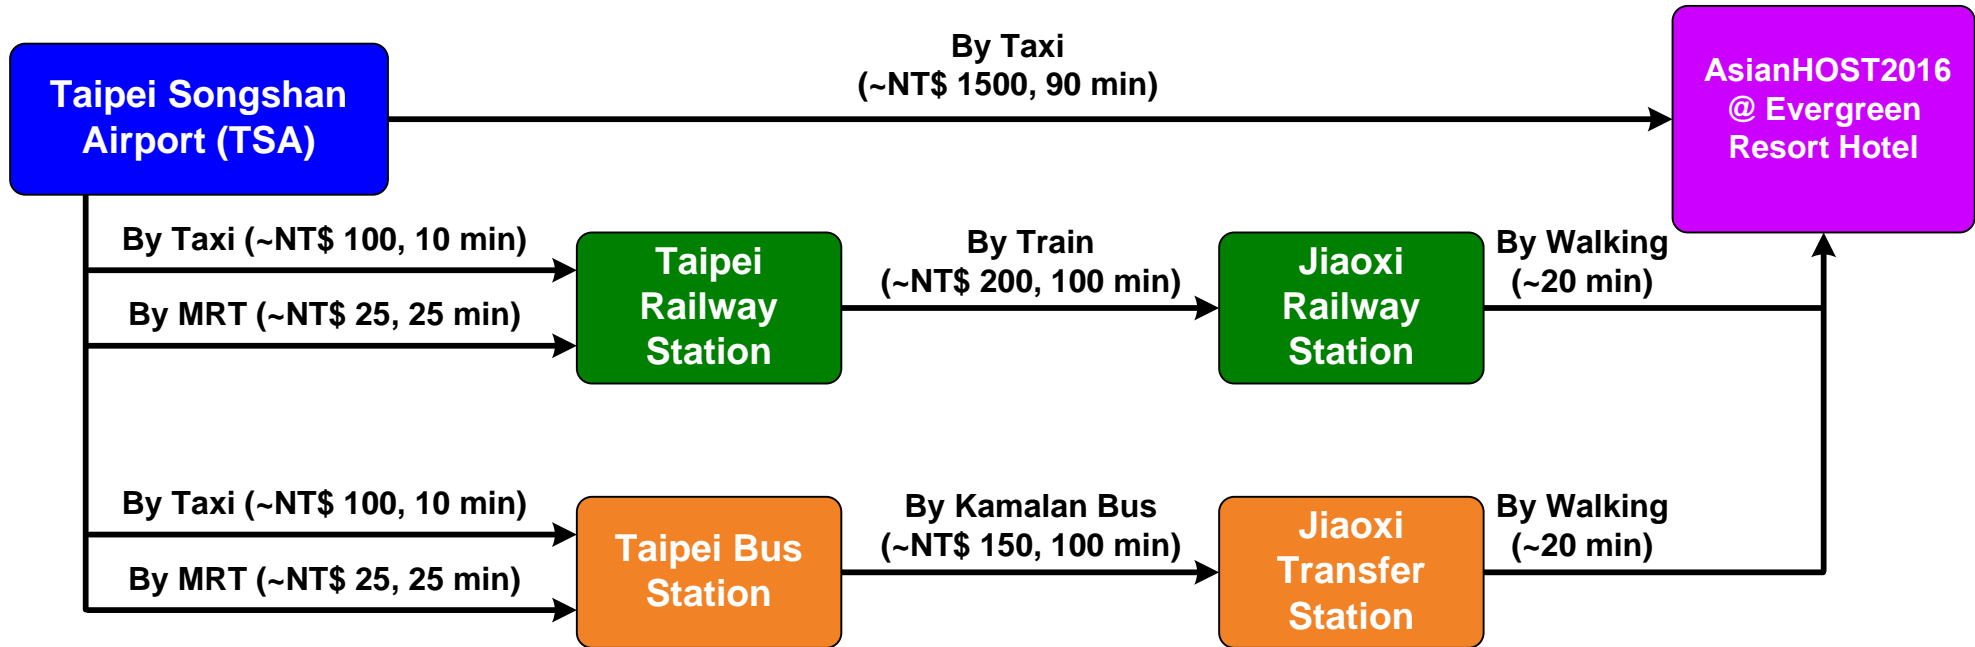

Welcome to Taiwan

Airports

There are three international airports, Taipei Songshan Airport (TSA), Taiwan Taoyuan International Airport (TPE), and Kaohsiung International Airport (KHH). The average flight time from Taiwan to major cities in the Asia-Pacific region is only two-and-a-half hours. A direct flight from the West Coast of the U.S. to Taiwan takes only 12 hours. The convenient international airports for AsianHOST 2016 are the Taipei Songshan Airport (TSA) and the Taiwan Taoyuan International Airport (TPE).

Transportation to Evergreen Resort Hotel

Routing 1: From Taipei Songshan Airport (TSA) to Evergreen Resort Hotel

- Map
 - [Taipei Songshan Airport \(TSA\) → Evergreen Resort Hotel](#)
 - [Taipei Songshan Airport \(TSA\) → Taipei Railway Station; Jiaoxi Railway Station → Evergreen Resort Hotel](#)
 - [Taipei Songshan Airport \(TSA\) → Taipei Bus Station; Jiaoxi Transfer Station → Evergreen Resort Hotel](#)
- Schedule of Train
 - [\(Schedule on-line\)](#) [\(file: Taipei to Jiaoxi\)](#) [\(file: Jiaoxi to Taipei\)](#)
- Schedule of Kamalan Bus
 - [\(Schedule: Taipei to Jiaoxi\)](#) [\(Schedule: Jiaoxi to Taipei\)](#) [\(Website: Info about Kamalan bus stops\)](#)

Transportation to Evergreen Resort Hotel

Routing 2: From Taiwan Taoyuan International Airport (TPE) to Evergreen Resort Hotel

- Map

[Taiwan Taoyuan International Airport \(TPE\) → Evergreen Resort Hotel](#)