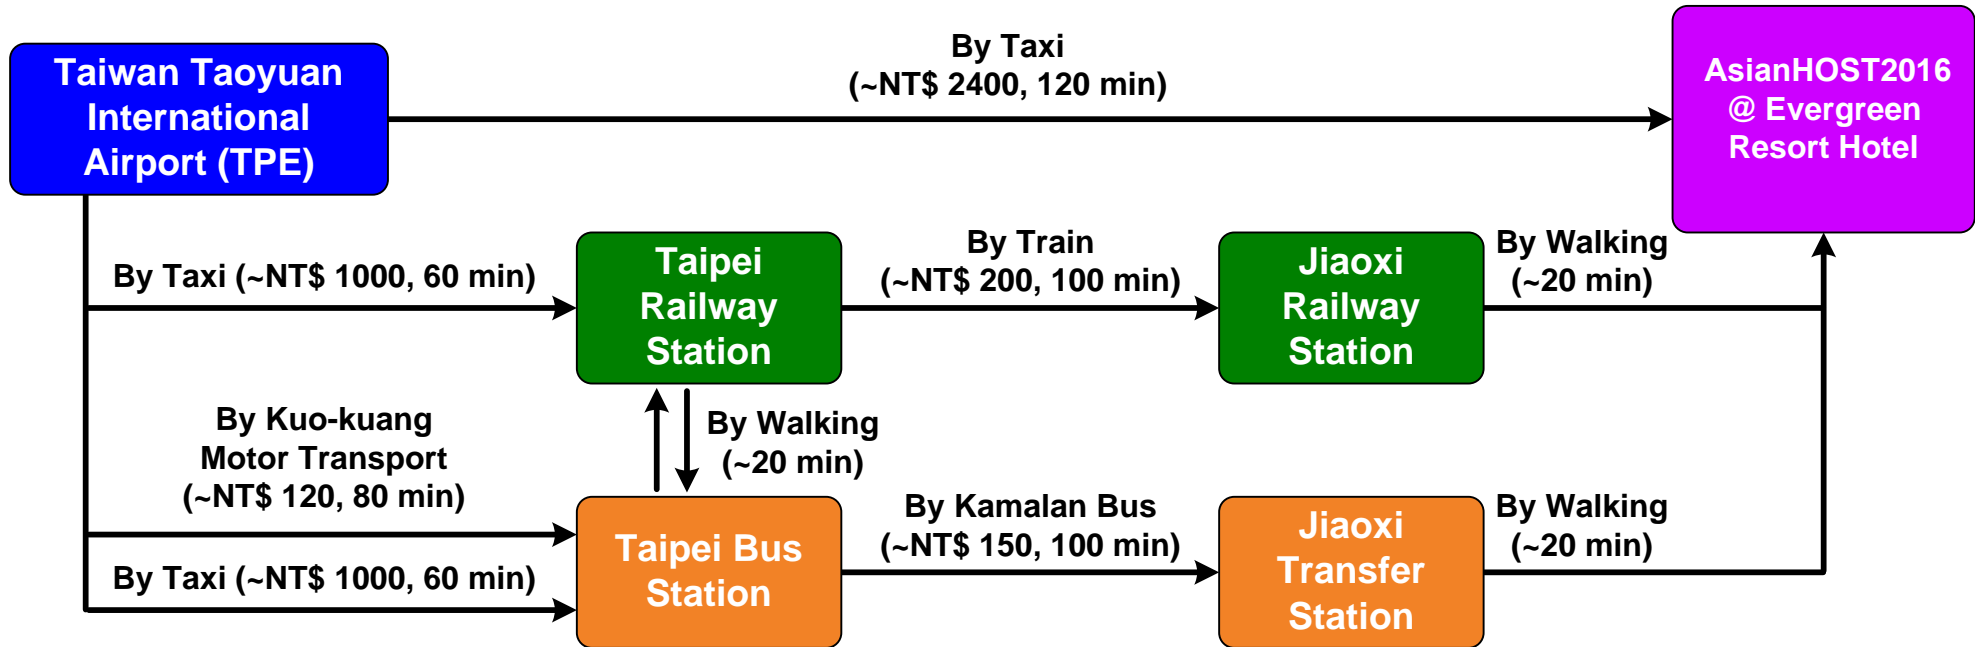

Welcome to Taiwan

Airports

There are three international airports, Taipei Songshan Airport (TSA), Taiwan Taoyuan International Airport (TPE), and Kaohsiung International Airport (KHH). The average flight time from Taiwan to major cities in the Asia-Pacific region is only two-and-a-half hours. A direct flight from the West Coast of the U.S. to Taiwan takes only 12 hours. The convenient international airports for AsianHOST 2016 are the Taipei Songshan Airport (TSA) and the Taiwan Taoyuan International Airport (TPE).

Transportation to Evergreen Resort Hotel

Routing 1: From Taipei Songshan Airport (TSA) to Evergreen Resort Hotel

- Map
 - [Taipei Songshan Airport \(TSA\) → Evergreen Resort Hotel](#)
 - [Taipei Songshan Airport \(TSA\) → Taipei Railway Station; Jiaoxi Railway Station → Evergreen Resort Hotel](#)
 - [Taipei Songshan Airport \(TSA\) → Taipei Bus Station; Jiaoxi Transfer Station → Evergreen Resort Hotel](#)
- Schedule of Train
 - [\(Schedule on-line\)](#) [\(file: Taipei to Jiaoxi\)](#) [\(file: Jiaoxi to Taipei\)](#)
- Schedule of Kamalan Bus
 - [\(Schedule: Taipei to Jiaoxi\)](#) [\(Schedule: Jiaoxi to Taipei\)](#) [\(Website: Info about Kamalan bus stops\)](#)

Transportation to Evergreen Resort Hotel

Routing 2: From Taiwan Taoyuan International Airport (TPE) to Evergreen Resort Hotel

- Map

[Taiwan Taoyuan International Airport \(TPE\) → Evergreen Resort Hotel](#)

[Taiwan Taoyuan International Airport \(TPE\) → Taipei Railway Station; Jiaoxi Railway Station → Evergreen Resort Hotel](#)

[Taiwan Taoyuan International Airport \(TPE\) → Taipei Bus Station; Jiaoxi Transfer Station → Evergreen Resort Hotel](#)