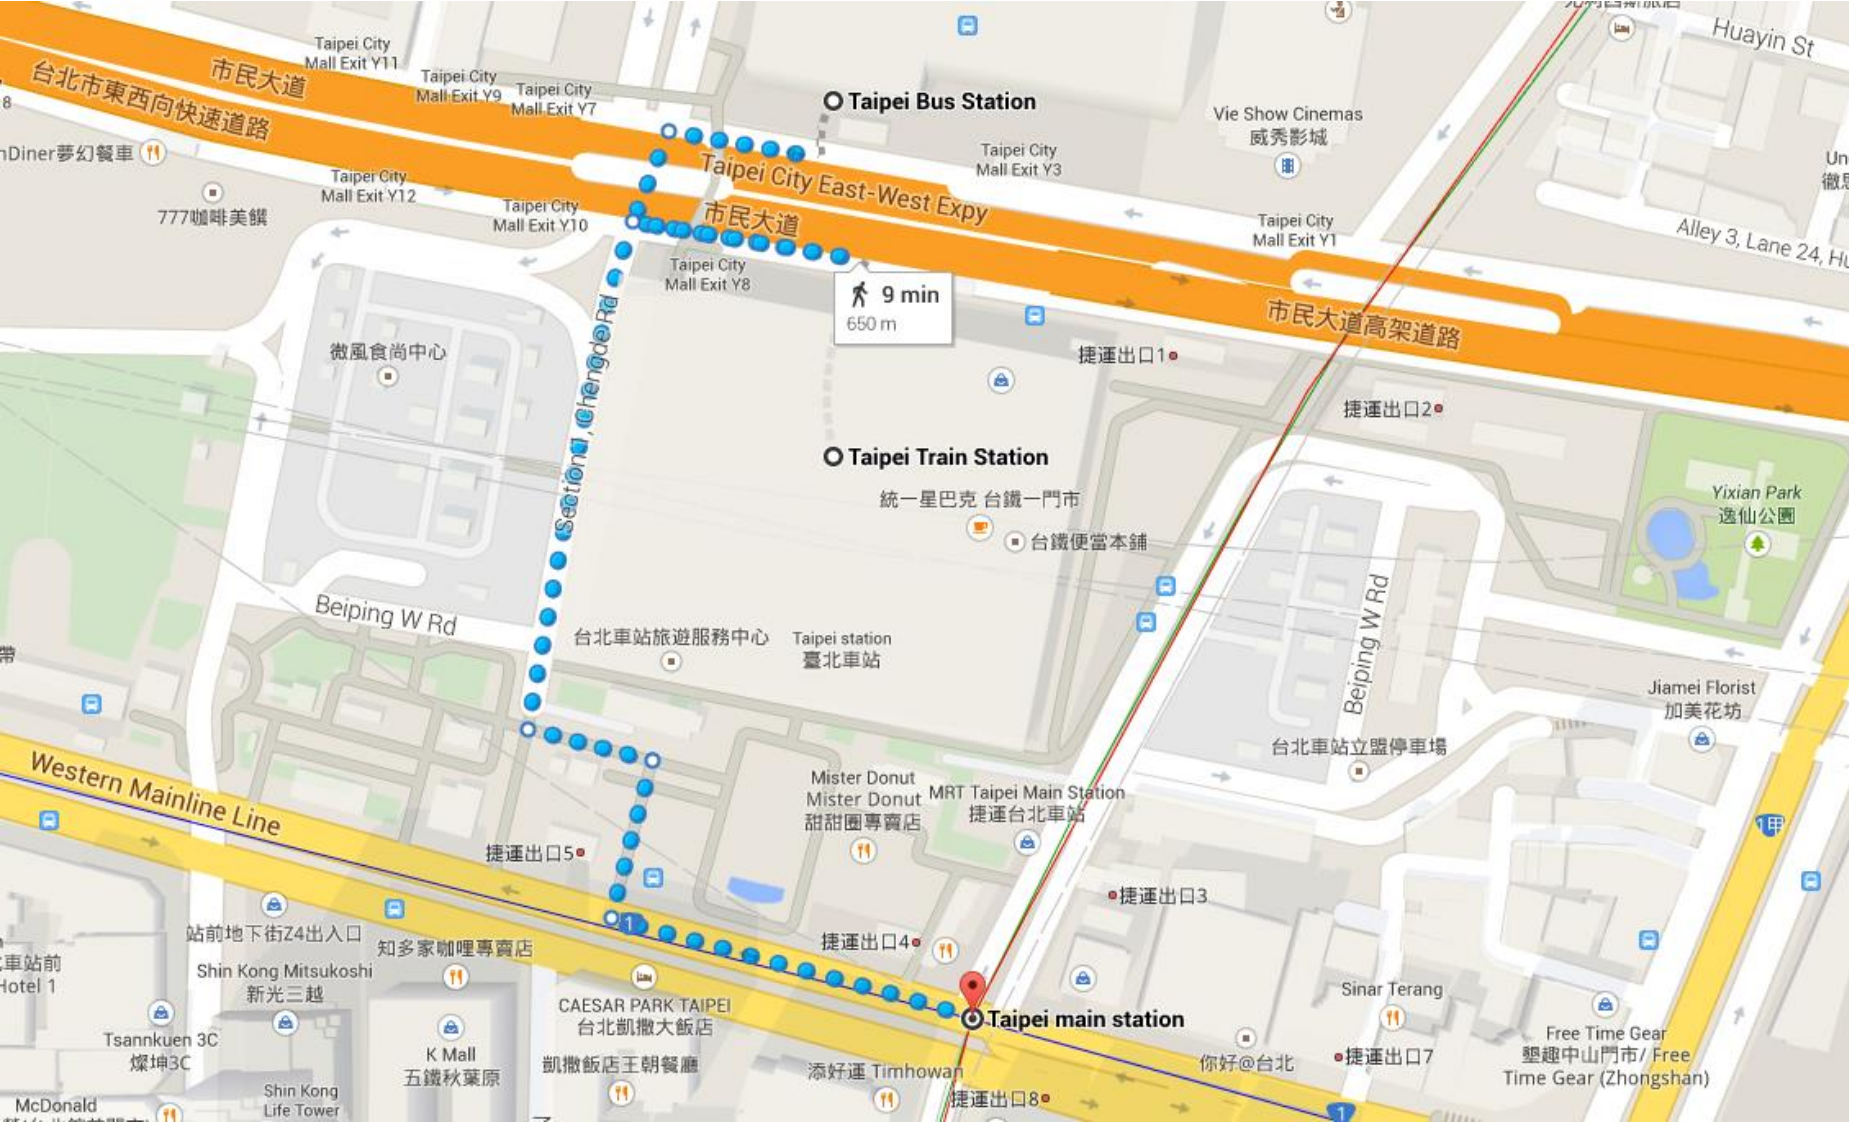

Transportation to Evergreen Resort Hotel

Routing 2: From Taiwan Taoyuan International Airport (TPE) to Evergreen Resort Hotel

- Map

[Taiwan Taoyuan International Airport \(TPE\) → Evergreen Resort Hotel](#)

[Taiwan Taoyuan International Airport \(TPE\) → Taipei Railway Station; Jiaoxi Railway Station → Evergreen Resort Hotel](#)

[Taiwan Taoyuan International Airport \(TPE\) → Taipei Bus Station; Jiaoxi Transfer Station → Evergreen Resort Hotel](#)

Taipei Main Station, Taipei Railway/Train Station and Taipei Bus Station

- Map
[Taipei Main Station → Taipei Bus Station](#)

Evergreen Resort Hotel 長榮鳳凰酒店 (礁溪)

If you would like to go to *Evergreen Resort Hotel*, you can take a taxi and tell the driver or show him/her:

請載我到長榮鳳凰酒店 (礁溪) (宜蘭縣礁溪鄉健康路77號) Tel: (03) 910-9988

(Please take me to **Evergreen Resort Hotel**; No. 77, Jiankang Rd., Jiaosi Township, Yilan County, Taiwan)